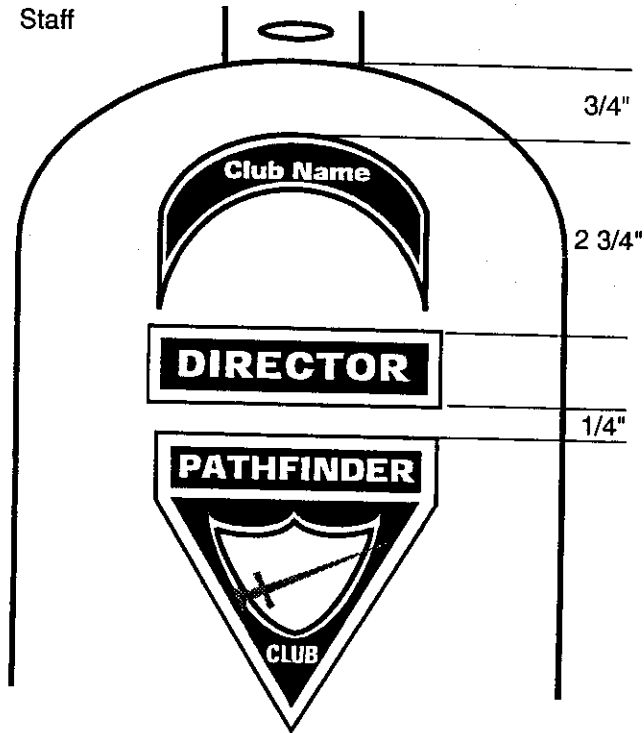

Sash and Front Pockets

Right Sleeve

Staff

Pathfinder

Left Sleeve

With Conference Patch

Without Conference Patch

Patch spacing may need to be adjusted depending on the size of the Conference patch and the chevrons and/or Master Guide Star.